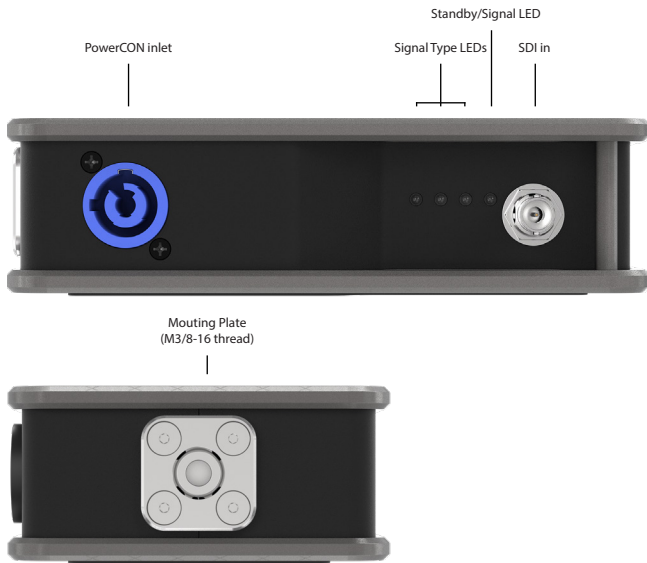

## SDI to HDMI

XVVSDI2HDMI

● SDI ———— (B) destination point

Professional equipment in mission-critical applications is all about reliability and confidence. So we started with a clean sheet, and built what might soon become your most trustworthy piece of equipment.

### Features

- › **Integrated power supply** with locking PowerCON Connector. Never rely on a cluster of wall-warts again.
- › **Built-in convenience AC** outlet to power nearby projector, TV, laptop, small video projector... Power bar to power both the converter and device not required anymore.
- › **Magnetic stacking system** and non-skid rubber pad for tabletop application. Saves at least 10 gaffer tape rolls a year.
- › **Multiple mounting options:** C-Clamp, wall-mount adapter, LCD mount adapter and belt adaptor.
- › **Rugged, Tour-ready and aesthetic enclosure:** The sexiest widget in your tool box, that will keep looking good for years to come.
- › **Plug-n-play operation;** No dials, switches, buttons or menus to fumble with: It just works.
- › Clear and ample status **LED indicators** for quick troubleshooting.
- › **Easy on-the-field identification** with unique color and alphabetic coding system.
- › **Locking HDMI port** prevents accidental disconnection.
- › **Relocked and amplified SDI** loop thru..
- › Proudly designed and assembled **in Canada.**

### Ordering Information

XVVSDI2HDMI .....	xVision Converter SDI to HDMI	XVV-VM-A .....	xVision Converter Vertical Mount
XVVSDI2HDMI1 .....	xVision Converter SDI to HDMI True1	MSCB-CS .....	Mega Slim coupler - black with countersunk
XVV-CC1 .....	xVision Converter Carrying case for 1 unit		
XVV-CC2 .....	xVision Converter Carrying case for 2 units		
XVV-CC3 .....	xVision Converter Carrying case for 3 units		

## Connections

Video Input	1 x 3G/HD/SD SDI BNC
Video Output	1 x HDMI 1.2 type A with locking system 2 x 3G/HD/SD SDI BNC